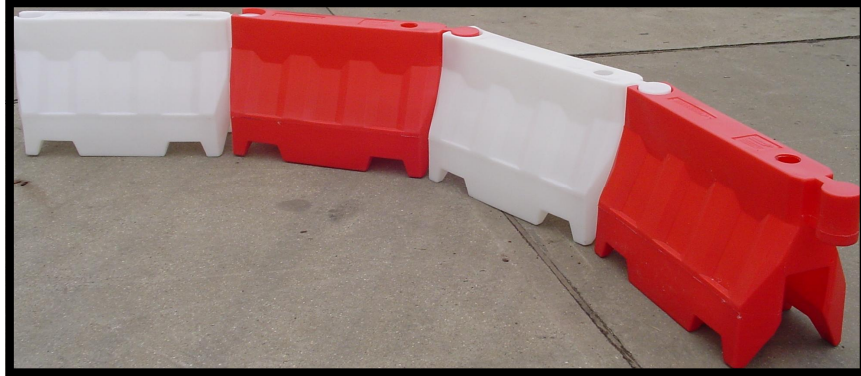

Universal Traffic Separator

Weight : 9kg Empty
Weight Full : 40kg
21 per pallet
Stackable